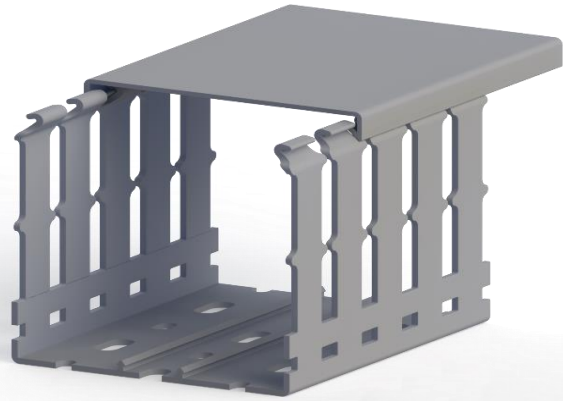

Klemsan®

KKD 8080 WS

Order		
RAL 7030 - Stone Grey	Wide Slot (8-12)	555 8080WS

Dimensions	
Length	2.000,00 mm
Width	80,00 mm
Height w/o cover	77,20 mm
Height w/ cover	80,00 mm

Technical Data				
Material	PVC		Package Qty.	10 pcs. x 2 mt.
Inflammability	UL 94 V0		Wire Fill Capacity	60%
Max. Service Temp.	60°C		Min. Service Temp.	-15°C

Certifications				
Certificate	Standard			
CE	EN 50085-2-3			
TSE	TS EN 50085-2-3			
EAC	GOST R 53313:2009			
cULus	UL 1565-C22.2No.18.5-02			
		 	 	

Accessories				
Description	Type	Colour	Cat. No.	Qty.
Duct Cutter (Scissor)	KKMR		553230	1
Duct Cutter	KMK 1002		553220	1
Cable Duct Cover	KDK 80	RAL 7030	551053	10 pcs. x 2 mt.
Rivet Setting Tool	SETR	Black	553500	1
Plastic Rivet 6,5 mm	PPE 6,5	Grey	553600	100
Cable Clamp	KKB	Black	553405	10
Wire Retainer	KKT 8080	Black	553435	10